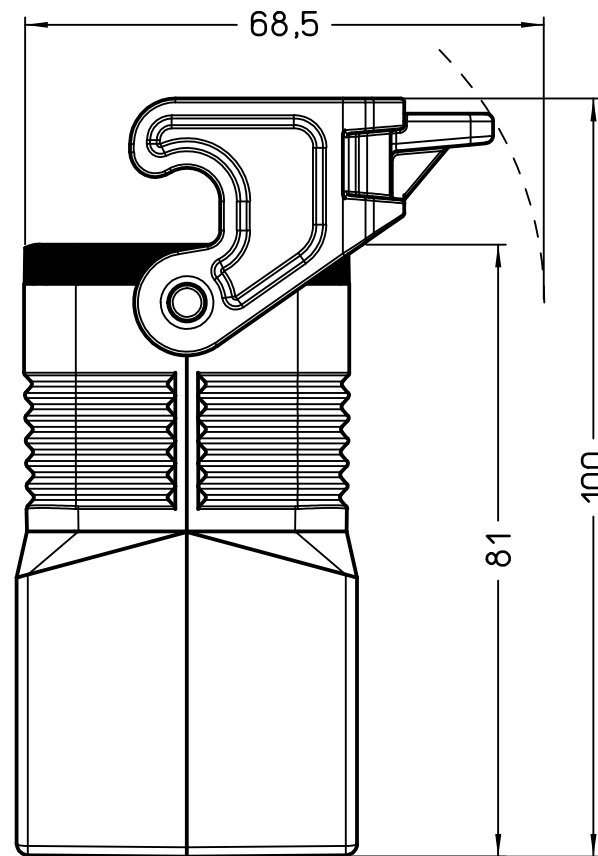

Diritti riservati All rights reserved

Dimensions
in mm

Simplified representation with dimensions without tolerance

Original Size A4

JMPFV 24LG25

Date 14/11/23

hood, size "104.27", 1x M25 top entry,

Sign. G. Renna

with 1 Jei-P lever

Scale
1:1