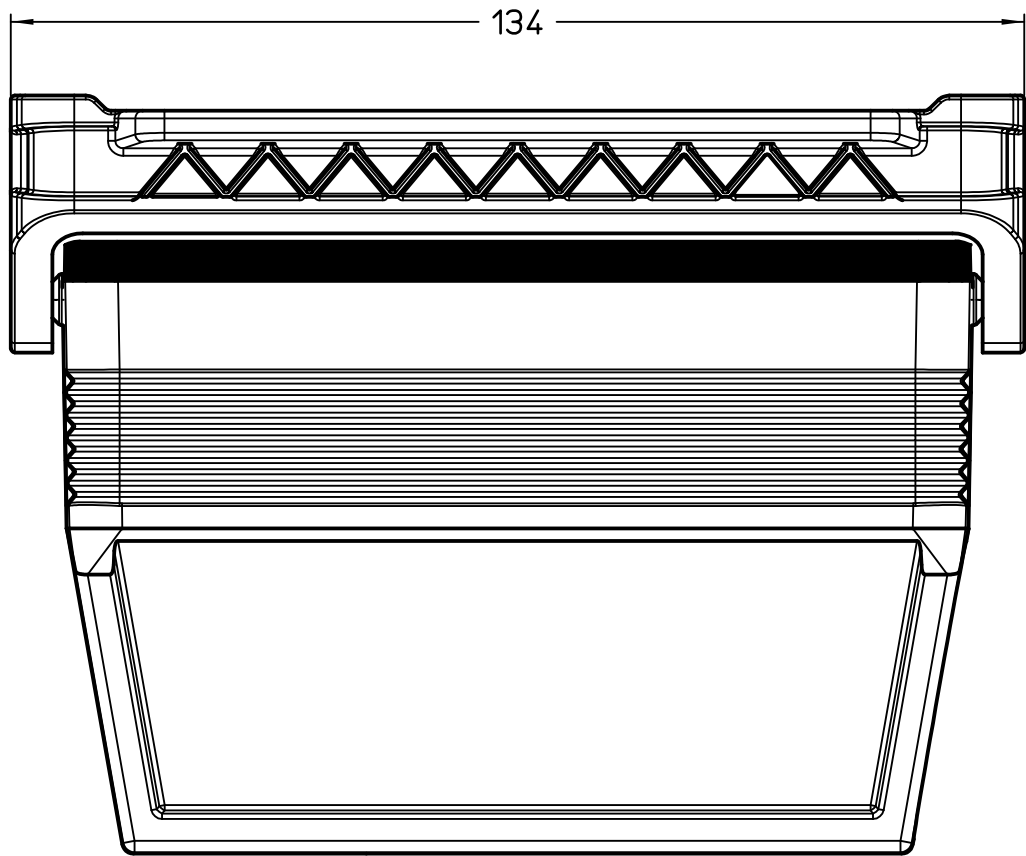

Diritti riservati All rights reserved

Dimensions
in mm

Simplified representation with dimensions without tolerance

Original Size A4

JMPFV 24LG25

Date 14/11/23

hood, size "104.27", 1x M25 top entry,

Sign. G. Renna

with 1 Jei-P lever

Scale
1:1